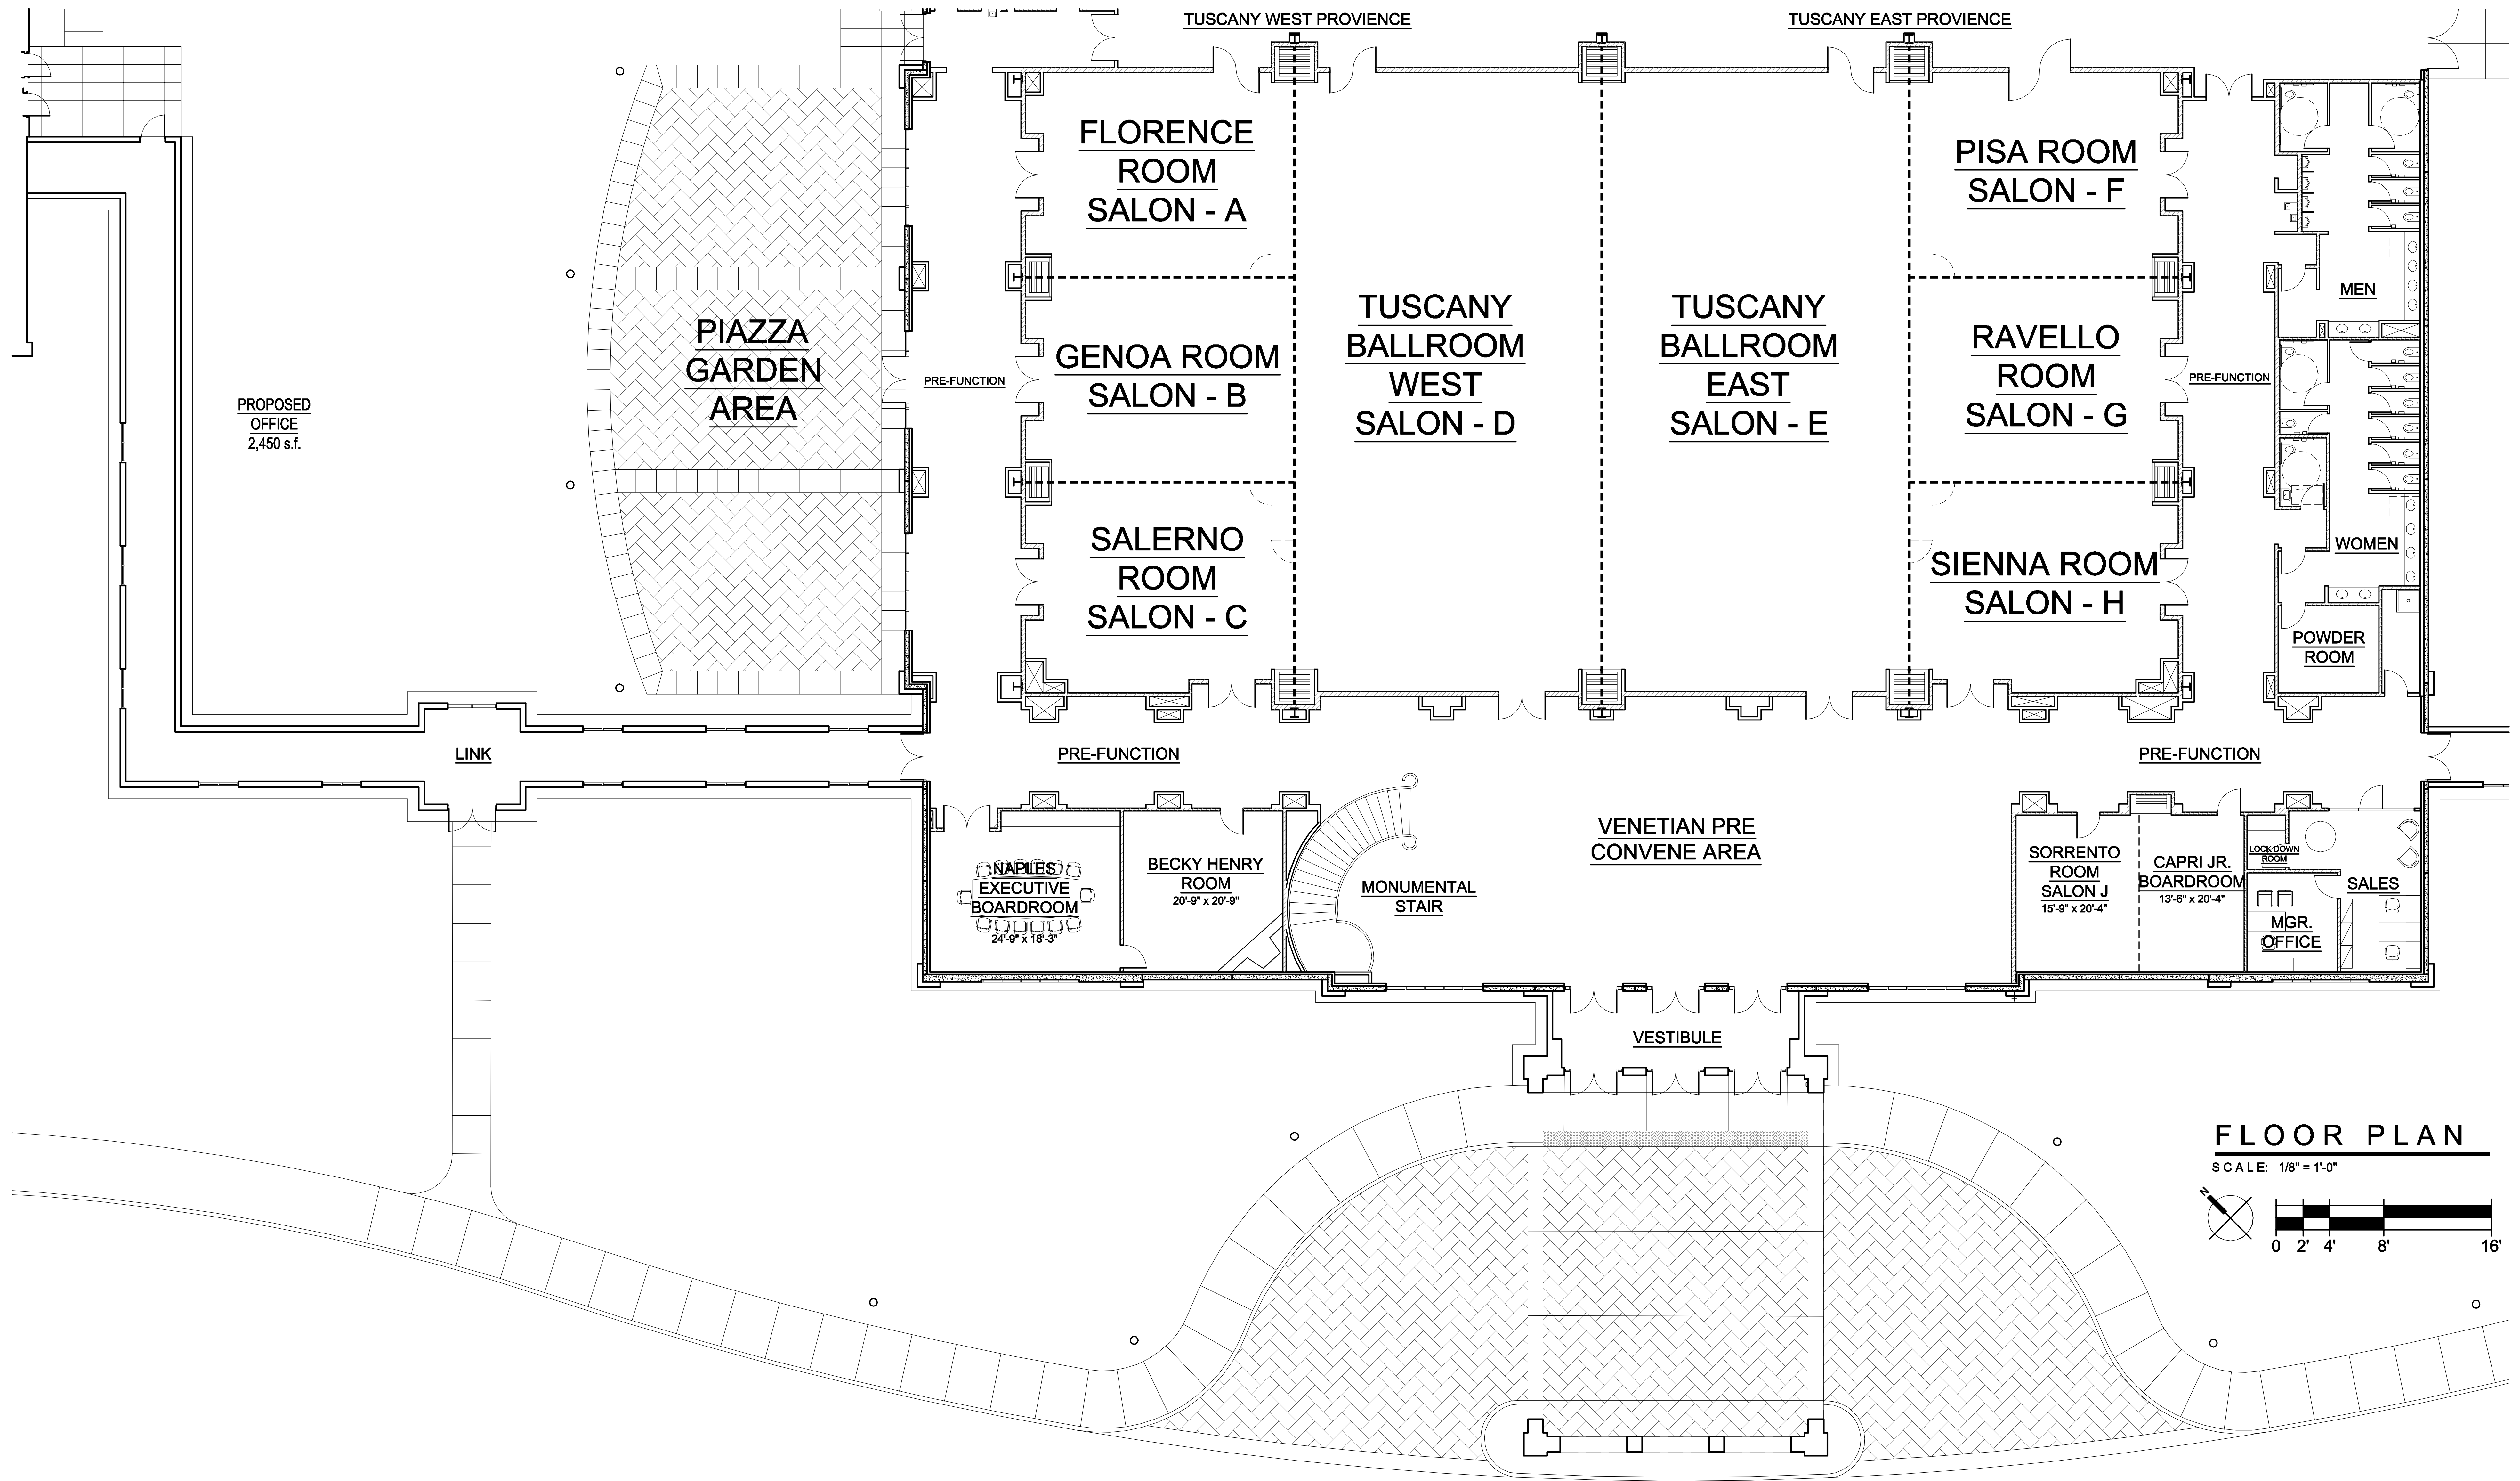

# "THE TUSCANY GRAND BALLROOM"

**FLOOR PLAN**  
SCALE: 1/8" = 1'-0"  
0 2' 4' 8' 16'